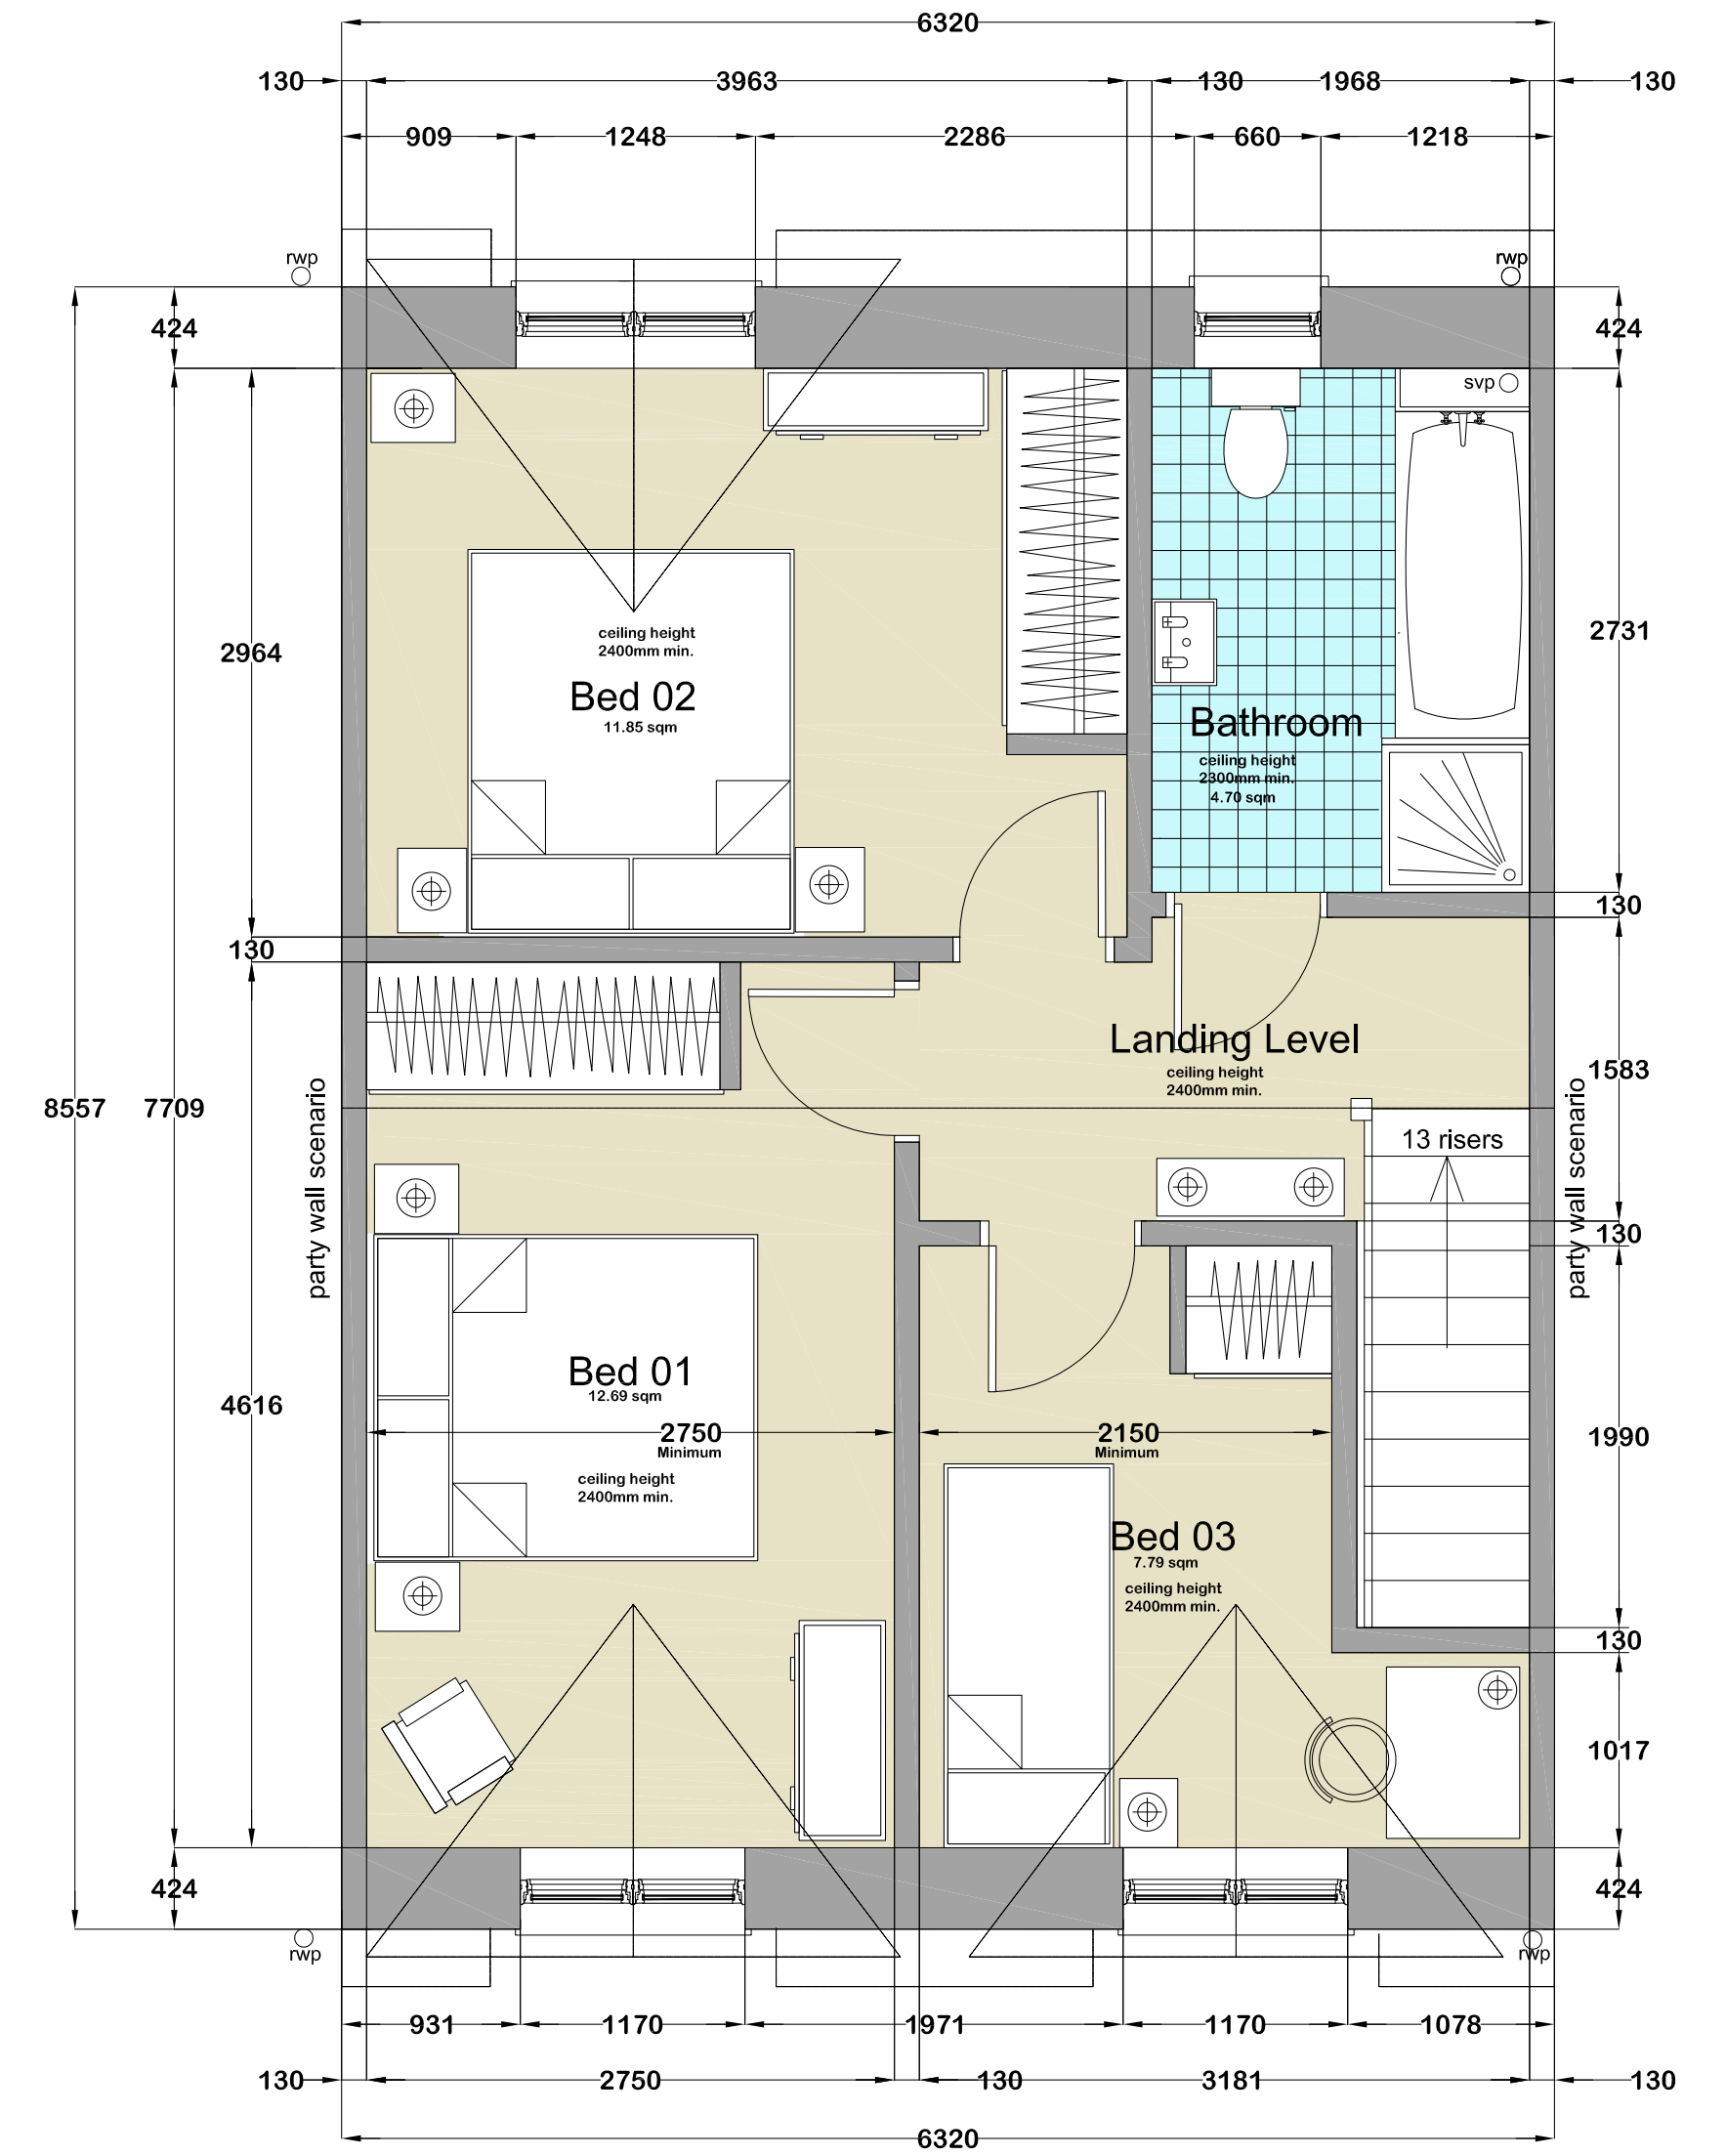

**GROUND FLOOR PLAN**  
 3B/5P TH  
 46.717sqm (500sqft)

**Cottage M4(2)**  
 Mid Terrace Unit

**FIRST FLOOR PLAN**  
 3B/5P TH  
 46.717sqm (500sqft)